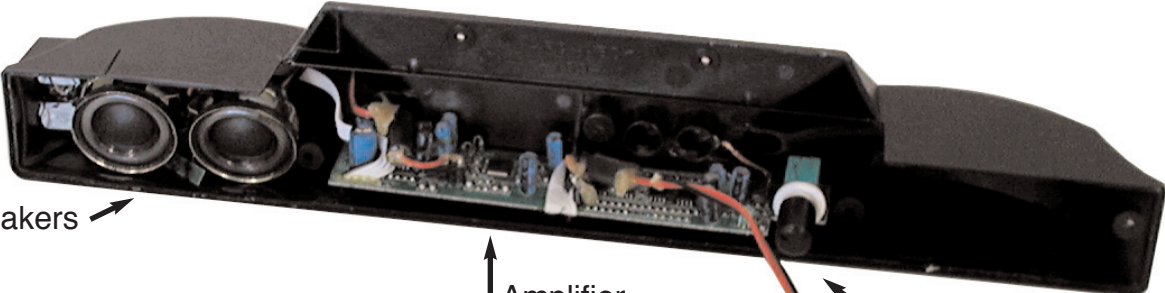

CAT# AMP-4

Two Stereo
Headphone
Jacks

4 ohm 2.5W speakers

Amplifier

Volume control

Audio
Input
Leads

Power leads

4 ohm 2.5W speakers