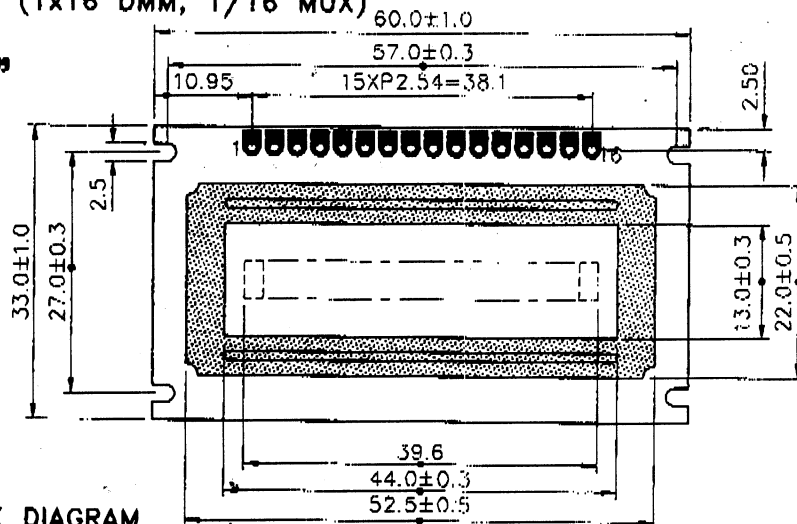

CAT# LCD-116

VK2316, VK2227

ALPHANUMERIC DOT MATRIX MODULES

ALPHANUMERIC DOT MATRIX MODULES WITH BUILT-IN LED BACK LIGHTS

MODULE DIMENSIONS

VK2316 (1x16 DMM, 1/16 MUX)

DIMENSION IN MM

"K"

BLOCK DIAGRAM