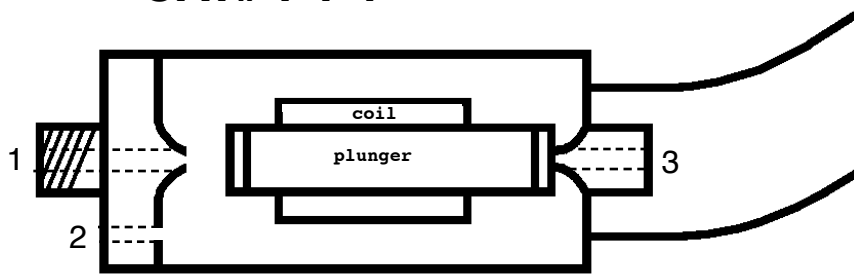

MINIATURE PNEUMATIC VALVES

CAT# PV-1

Normally open

Coil not energized - ports 1 & 2 open

Coil energized - ports 2 & 3 open

Numatech# HS3-0063