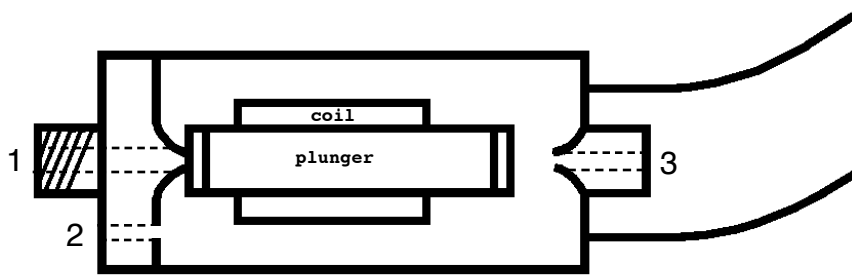

MINIATURE PNEUMATIC VALVES

CAT# PV-2

Numatech# HS3-0062

Normally closed

Coil not energized - ports 2 & 3 open

Coil energized - ports 1 & 2 open