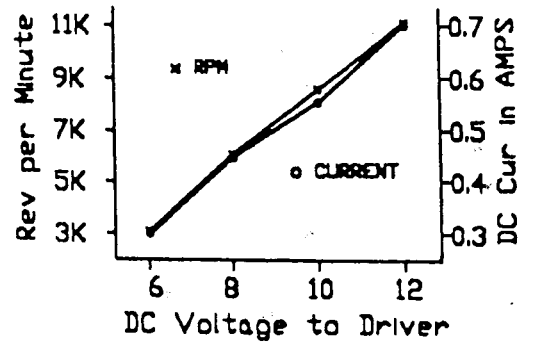

POLYGON - MOTOR ASSEMBLY

PD60FRB Type EX-618-03 8 Facet Polygon

Brown 1
Red 2
Orange 3

Motor Windings
1.8 Ohms Each

Motor Leads

Green 5 +
Blue 6 -

Violet 7
8

White 9
10

Brn/Wht 11
12

Hall Power
Hall Sens
Hall Sens
Hall Sens